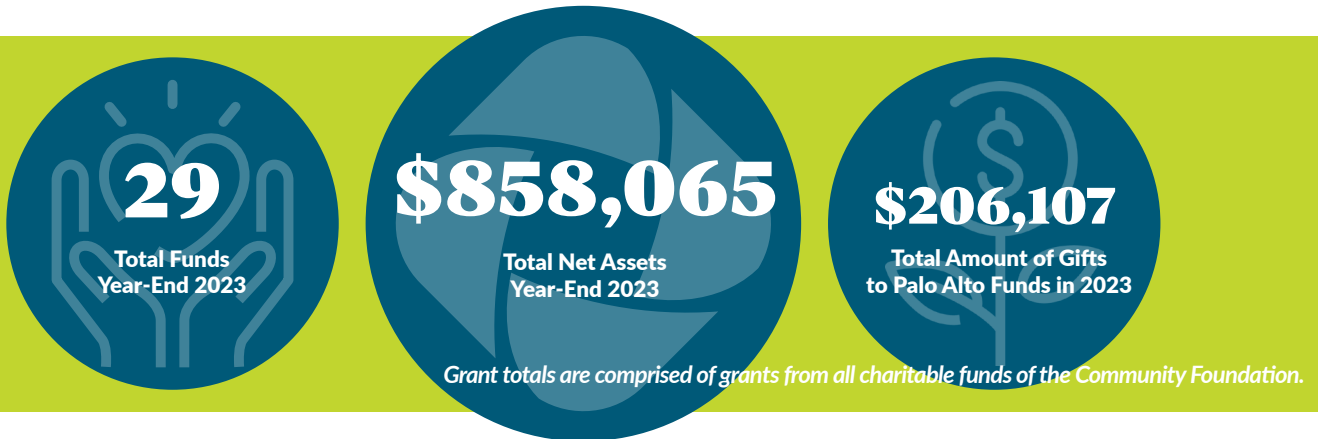

The establishment of the **PALO ALTO COUNTY COMMUNITY FOUNDATION** was made possible by the generosity of the Palo Alto County Gaming Development Corporation.

FUNDS OF THE COMMUNITY FOUNDATION

Anonymous Palo Alto Charitable Fund
 Anonymous Palo Alto County Family Fund
 Dr. Frank E. and Marit N. Veltri Fund
 Emmetsburg Athletic Booster Club Quasi Fund
 Emmetsburg Educational Foundation Scholarship Fund
 Emmetsburg Outdoor Pool Initiative Fund
 Feed Our Kids - Emmetsburg Quasi Endowment Fund
 Feed Our Kids-Emmetsburg Endowment Fund
 Five Island Lake Association Quasi Endowment Fund
 Five Island Trail Endowment Fund
 Graettinger Community School District Foundation Endowment Fund
 Graettinger Community School District Foundation Quasi-Endowment Fund
 Graettinger Economic Development Quasi Endowment Fund
 Graettinger Labor Day Celebration Endowment Fund
 Horizons Unlimited Endowment Fund
 Horizons Unlimited Quasi Endowment Fund
 Lynn and Kathy Graff Heritage Fund
 Mark and Carol Schuller Memorial Scholarship Fund
 Palo Alto County Community Impact Fund
 Palo Alto County Conservation Foundation - Lost Island Nature Center Endowment Fund
 Palo Alto County Health Care Foundation Endowment Fund
 Palo Alto County Hospital Auxiliary Quasi Endowment Fund
 Shrine of the Grotto of the Redemption Endowment Fund
 Silver Lake Cemetery Perpetual Care Endowment Fund
 St. Pat's Association Endowment Fund
 St. Paul's Lutheran Cemetery Perpetual Care Endowment Fund
 West Bend Friends of the Library Fund
 West Bend Historical Society Fund
 West Bend-Mallard Achievement Foundation Endowment Fund

TOGETHER, WE ARE HERE FOR GOOD

1. ESTABLISH A FUND

We'll work with you to match your giving and passions, and create a plan that meets your charitable goals. There are many fund options, including establishing a named donor advised fund or nonprofit fund.