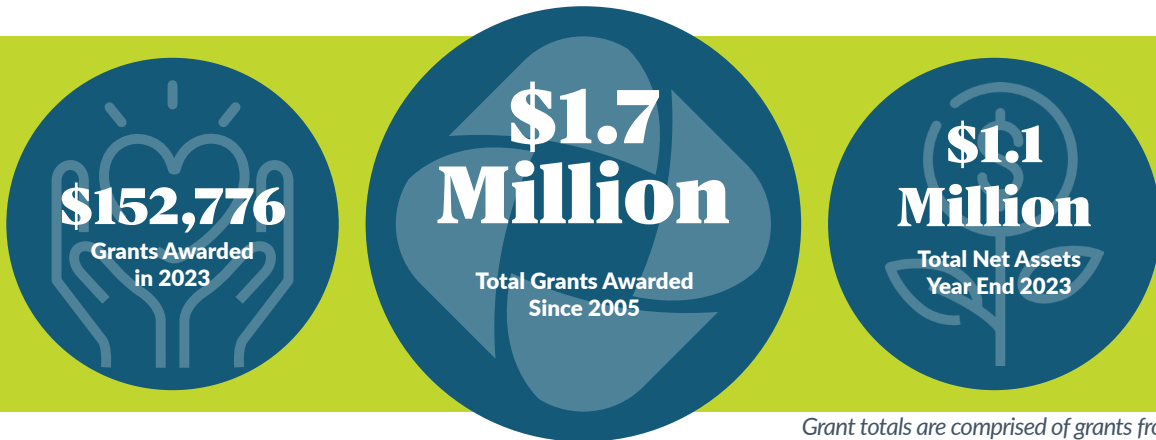

## 2023 IMPACT REPORT

The **EMMET COUNTY COMMUNITY FOUNDATION** is a place of connection, where generosity and community action meet to create powerful impacts improving the quality of life for all. We connect people to the causes they care about, enrich communities through grantmaking, and believe in the power of partnerships.